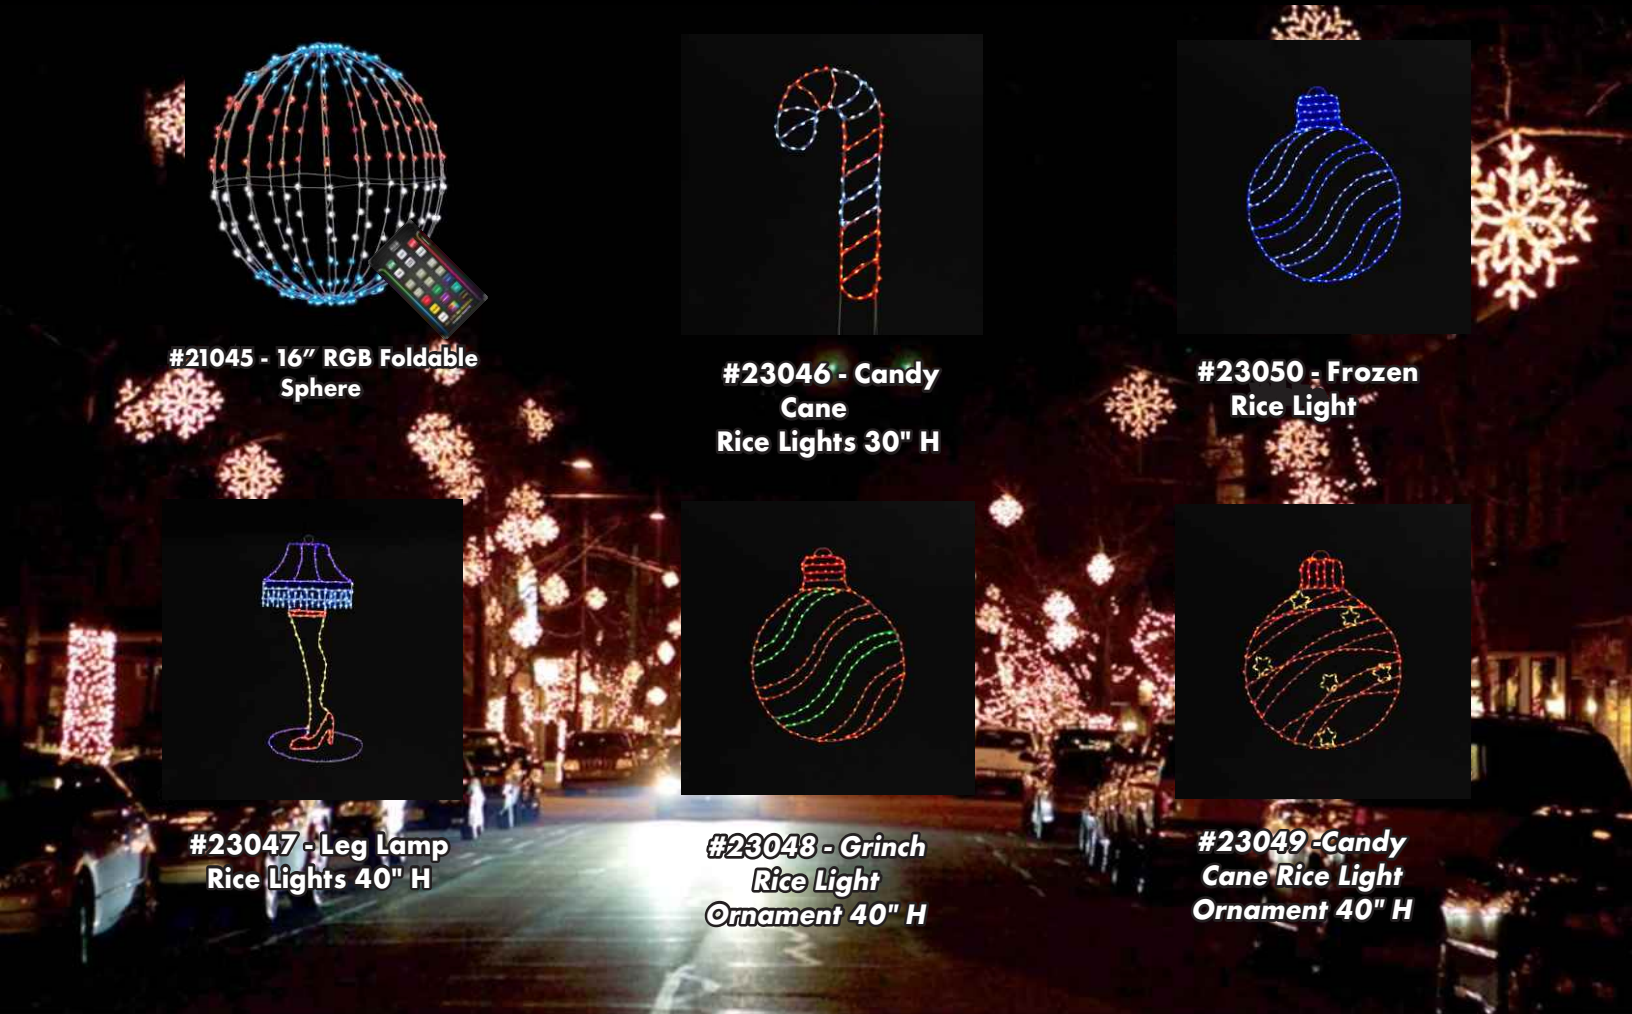

#23046 - Candy Cane Rice Lights 30" H

#23050 - Frozen Rice Light

#23047 - Leg Lamp Rice Lights 40" H

#23048 - Grinch Rice Light Ornament 40" H

#23049 - Candy Cane Rice Light Ornament 40" H

#22058 - LED Train Set
68" H x 24' L